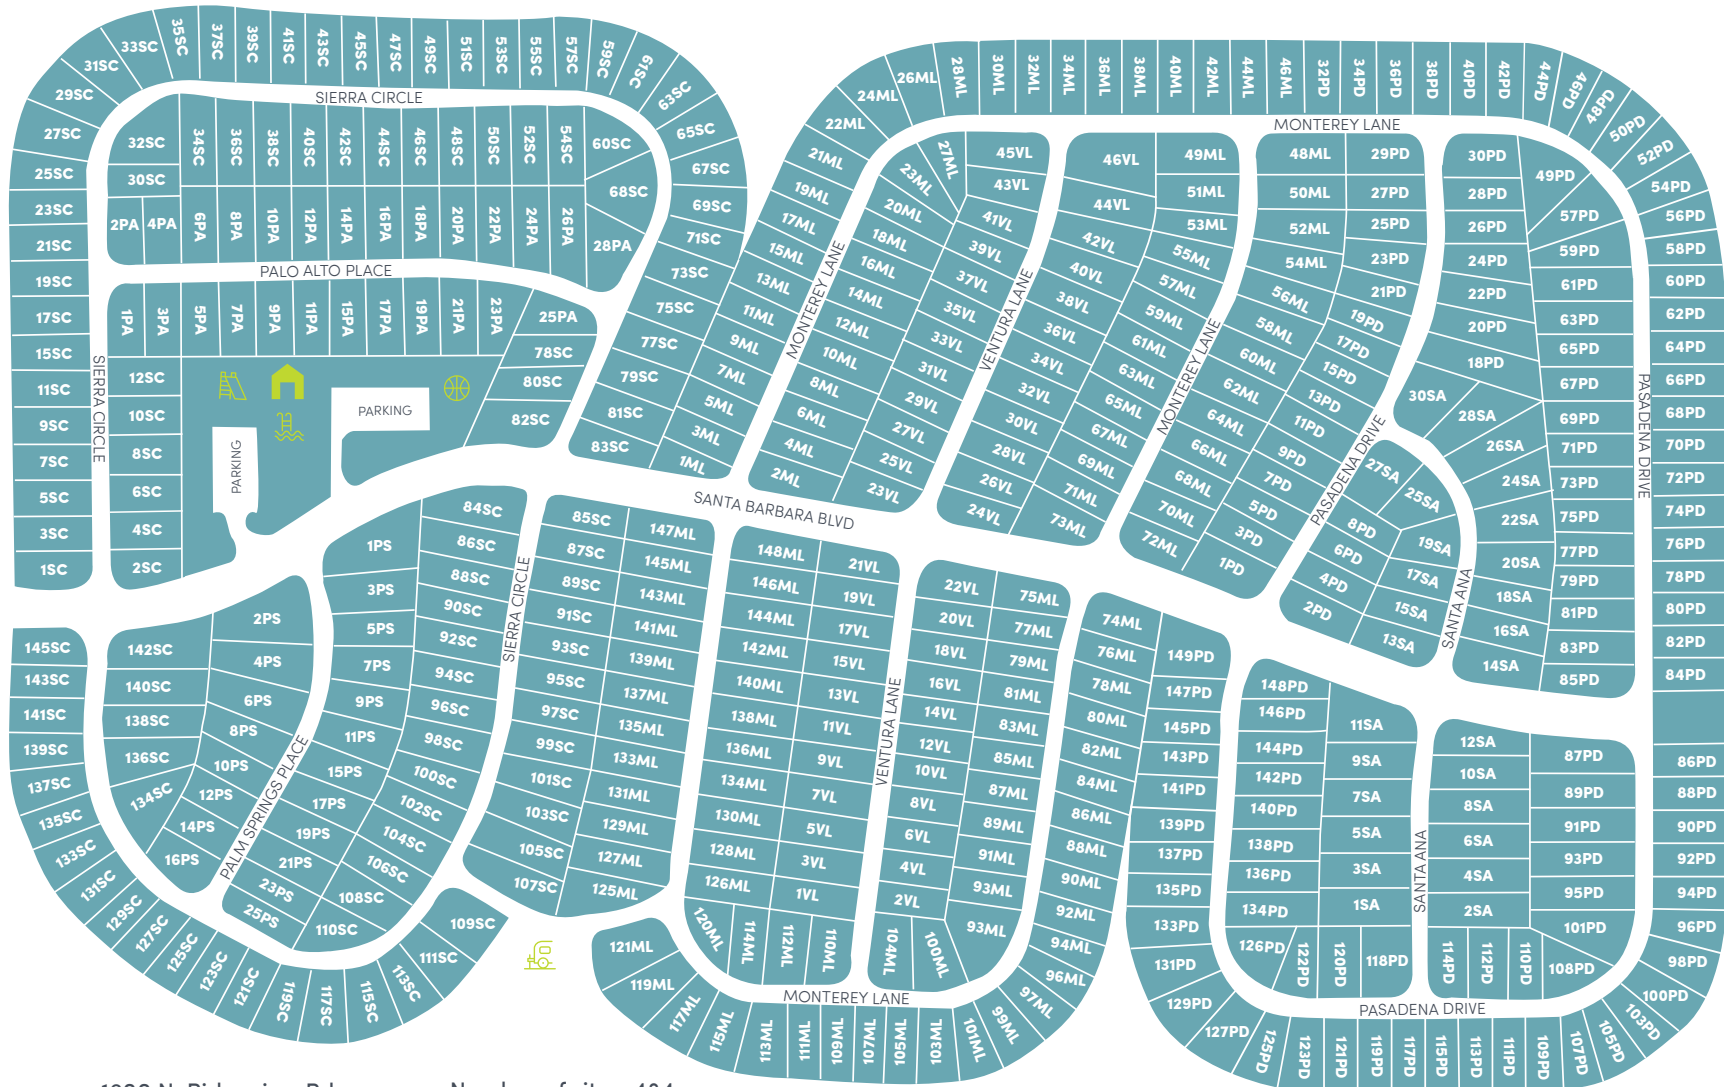

# Santa Barbara Estates

1600 N. Ridgeview Rd  
Olathe, KS 66061

T : 913.782.3100

Visit us online at:  
[yescommunities.com](http://yescommunities.com)

Number of sites: 484

Amenities:

- Swimming Pool
- Clubhouse
- Playground
- Basketball Court
- RV Storage